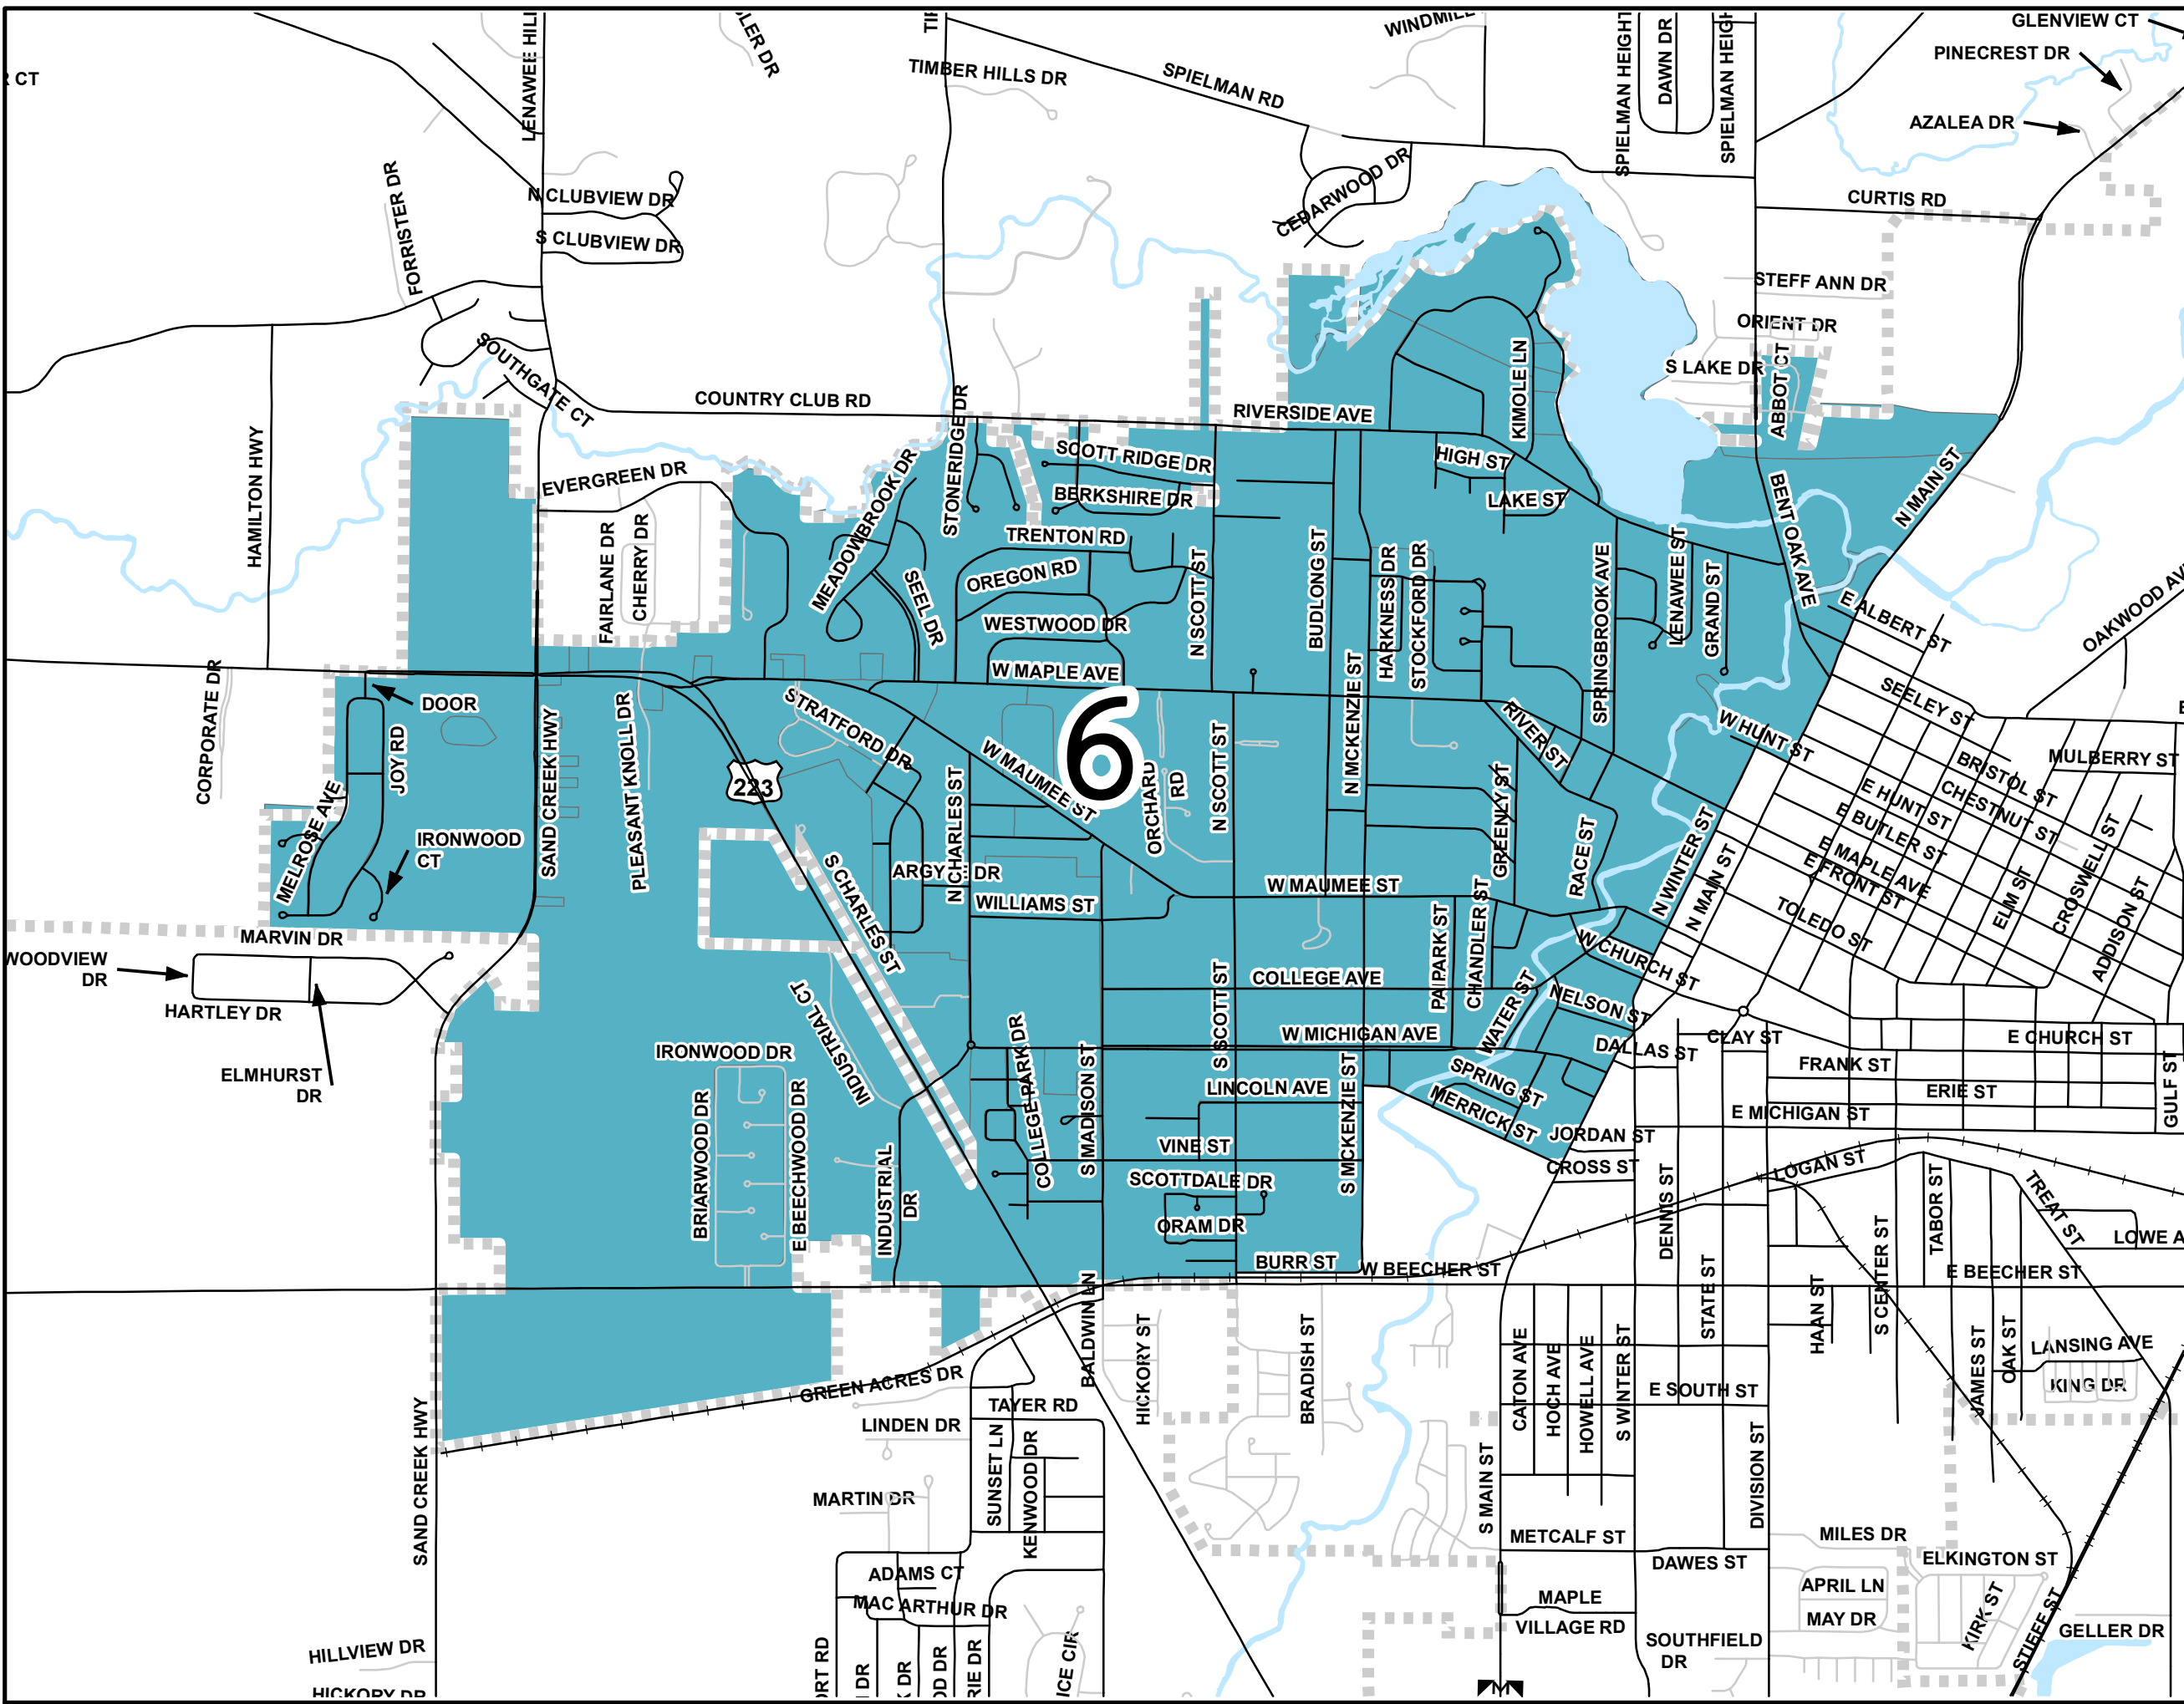

# District 6

Lenawee County Redistricting  
Plan 9C

1 inch = 1,600 feet

NOTE: THIS MAP IS INTENDED FOR ILLUSTRATION  
REFERENCE ONLY. LENAWEE COUNTY  
DOES NOT WARRANT THE ACCURACY OF  
THIS MAP AND IT IS NOT INTENDED AS A  
REPLACEMENT FOR A SURVEY.