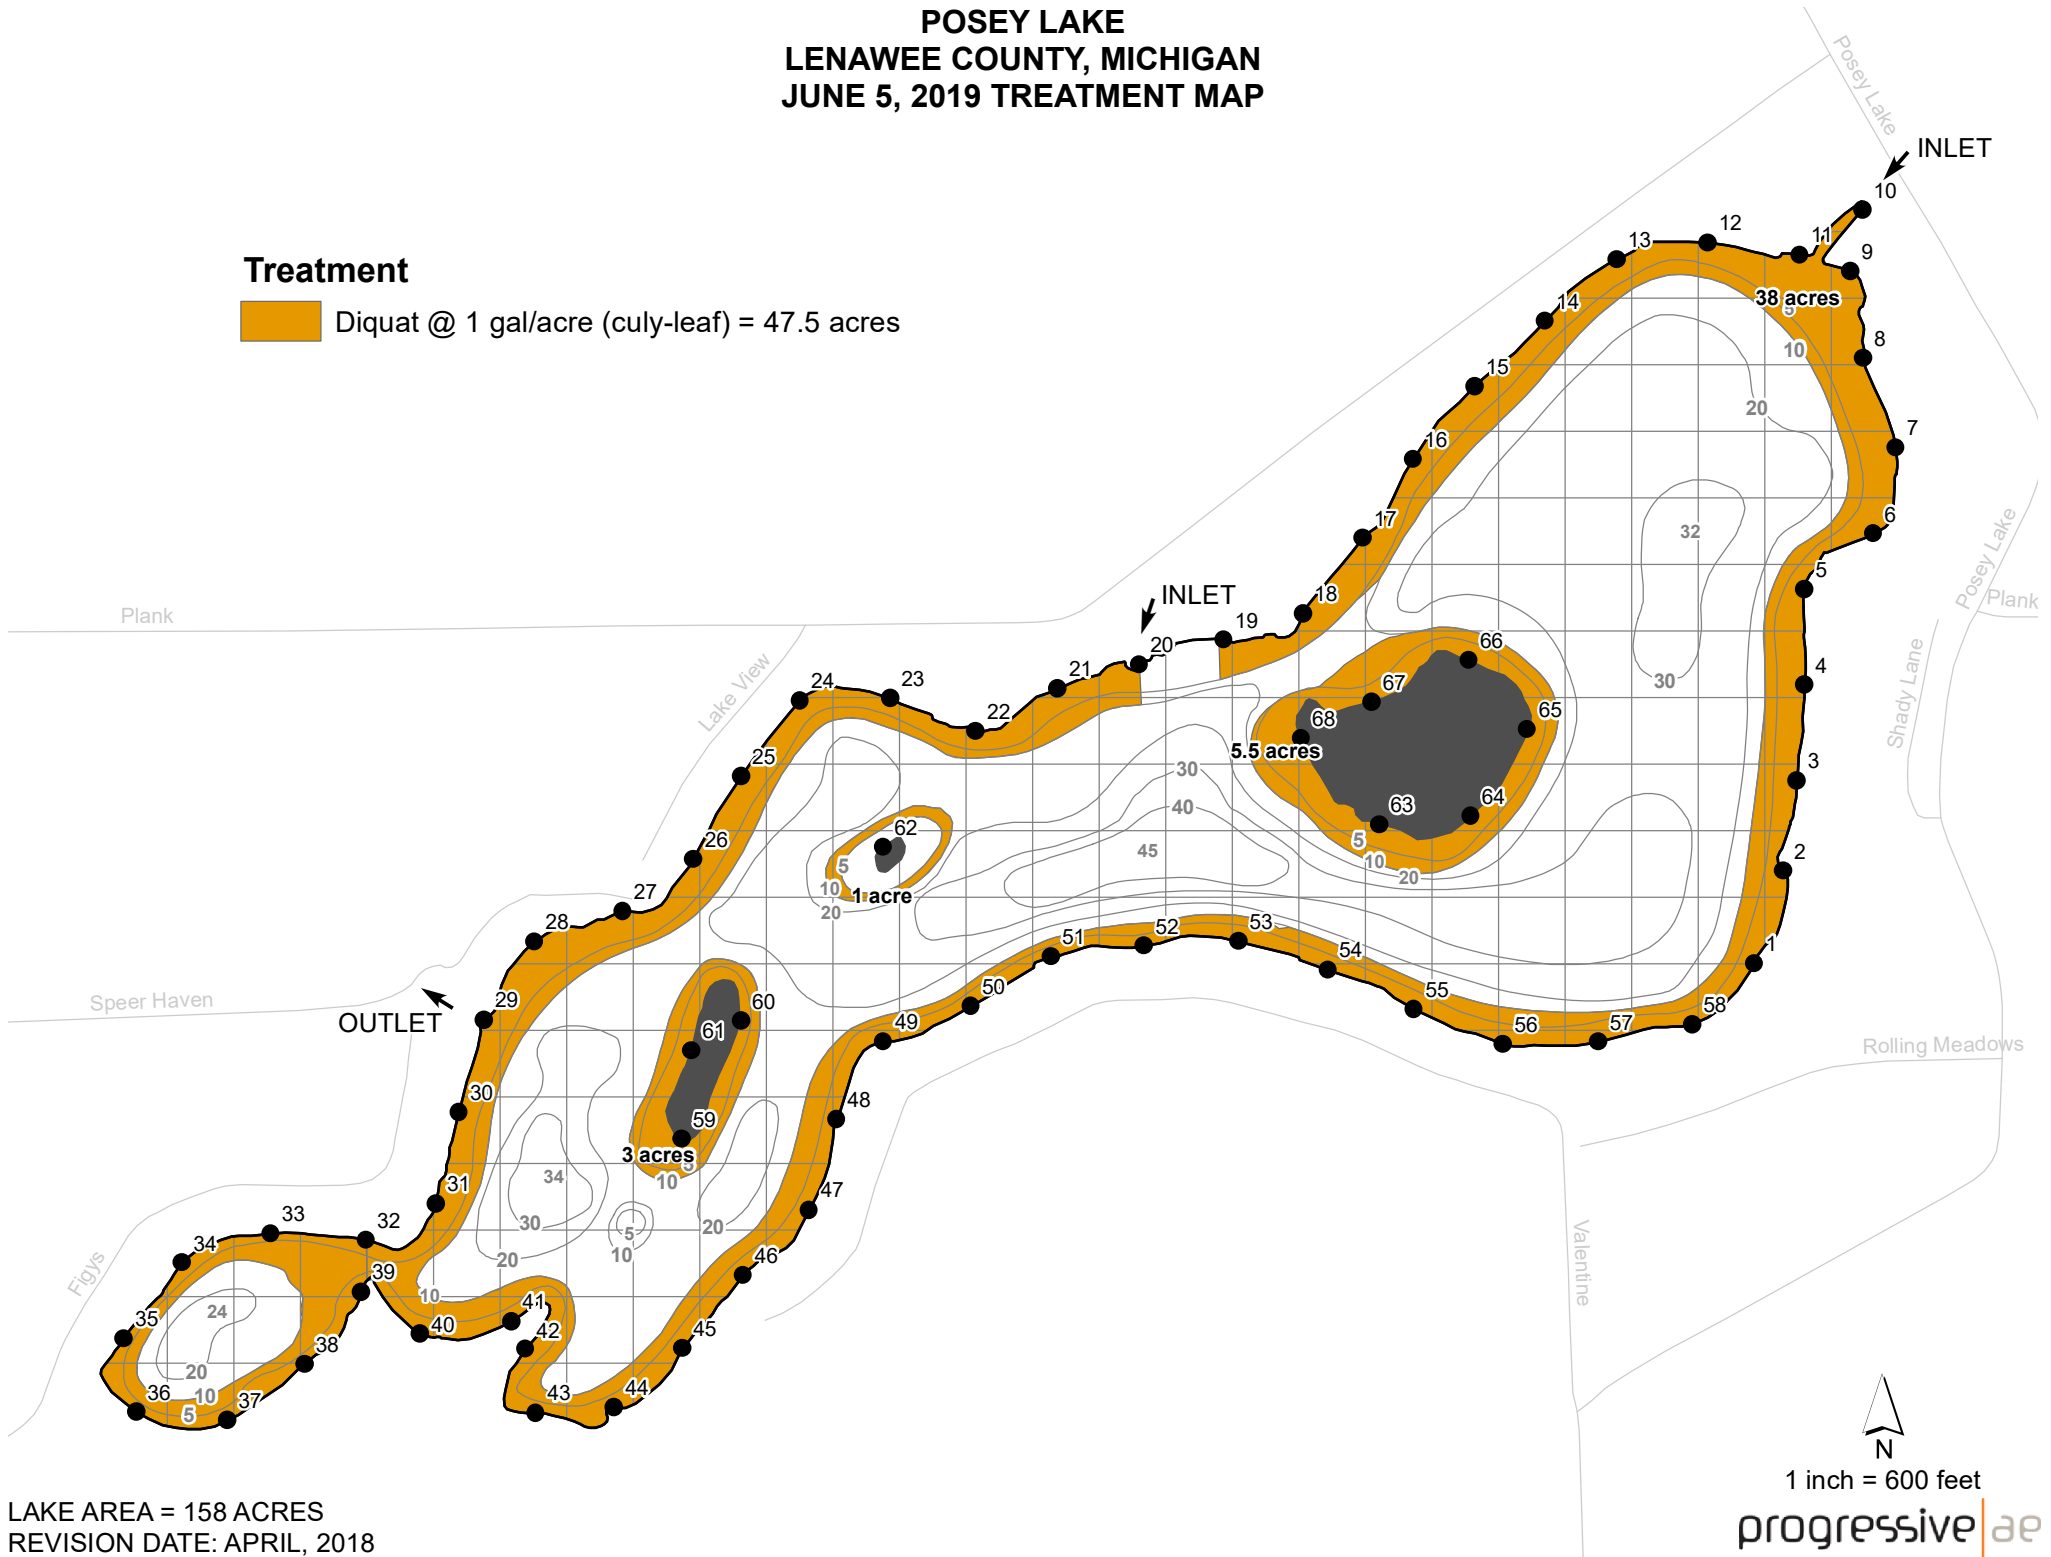

POSEY LAKE  
LENAWEE COUNTY, MICHIGAN  
JUNE 5, 2019 TREATMENT MAP

Treatment

 Diquat @ 1 gal/acre (culy-leaf) = 47.5 acres

LAKE AREA = 158 ACRES  
REVISION DATE: APRIL, 2018